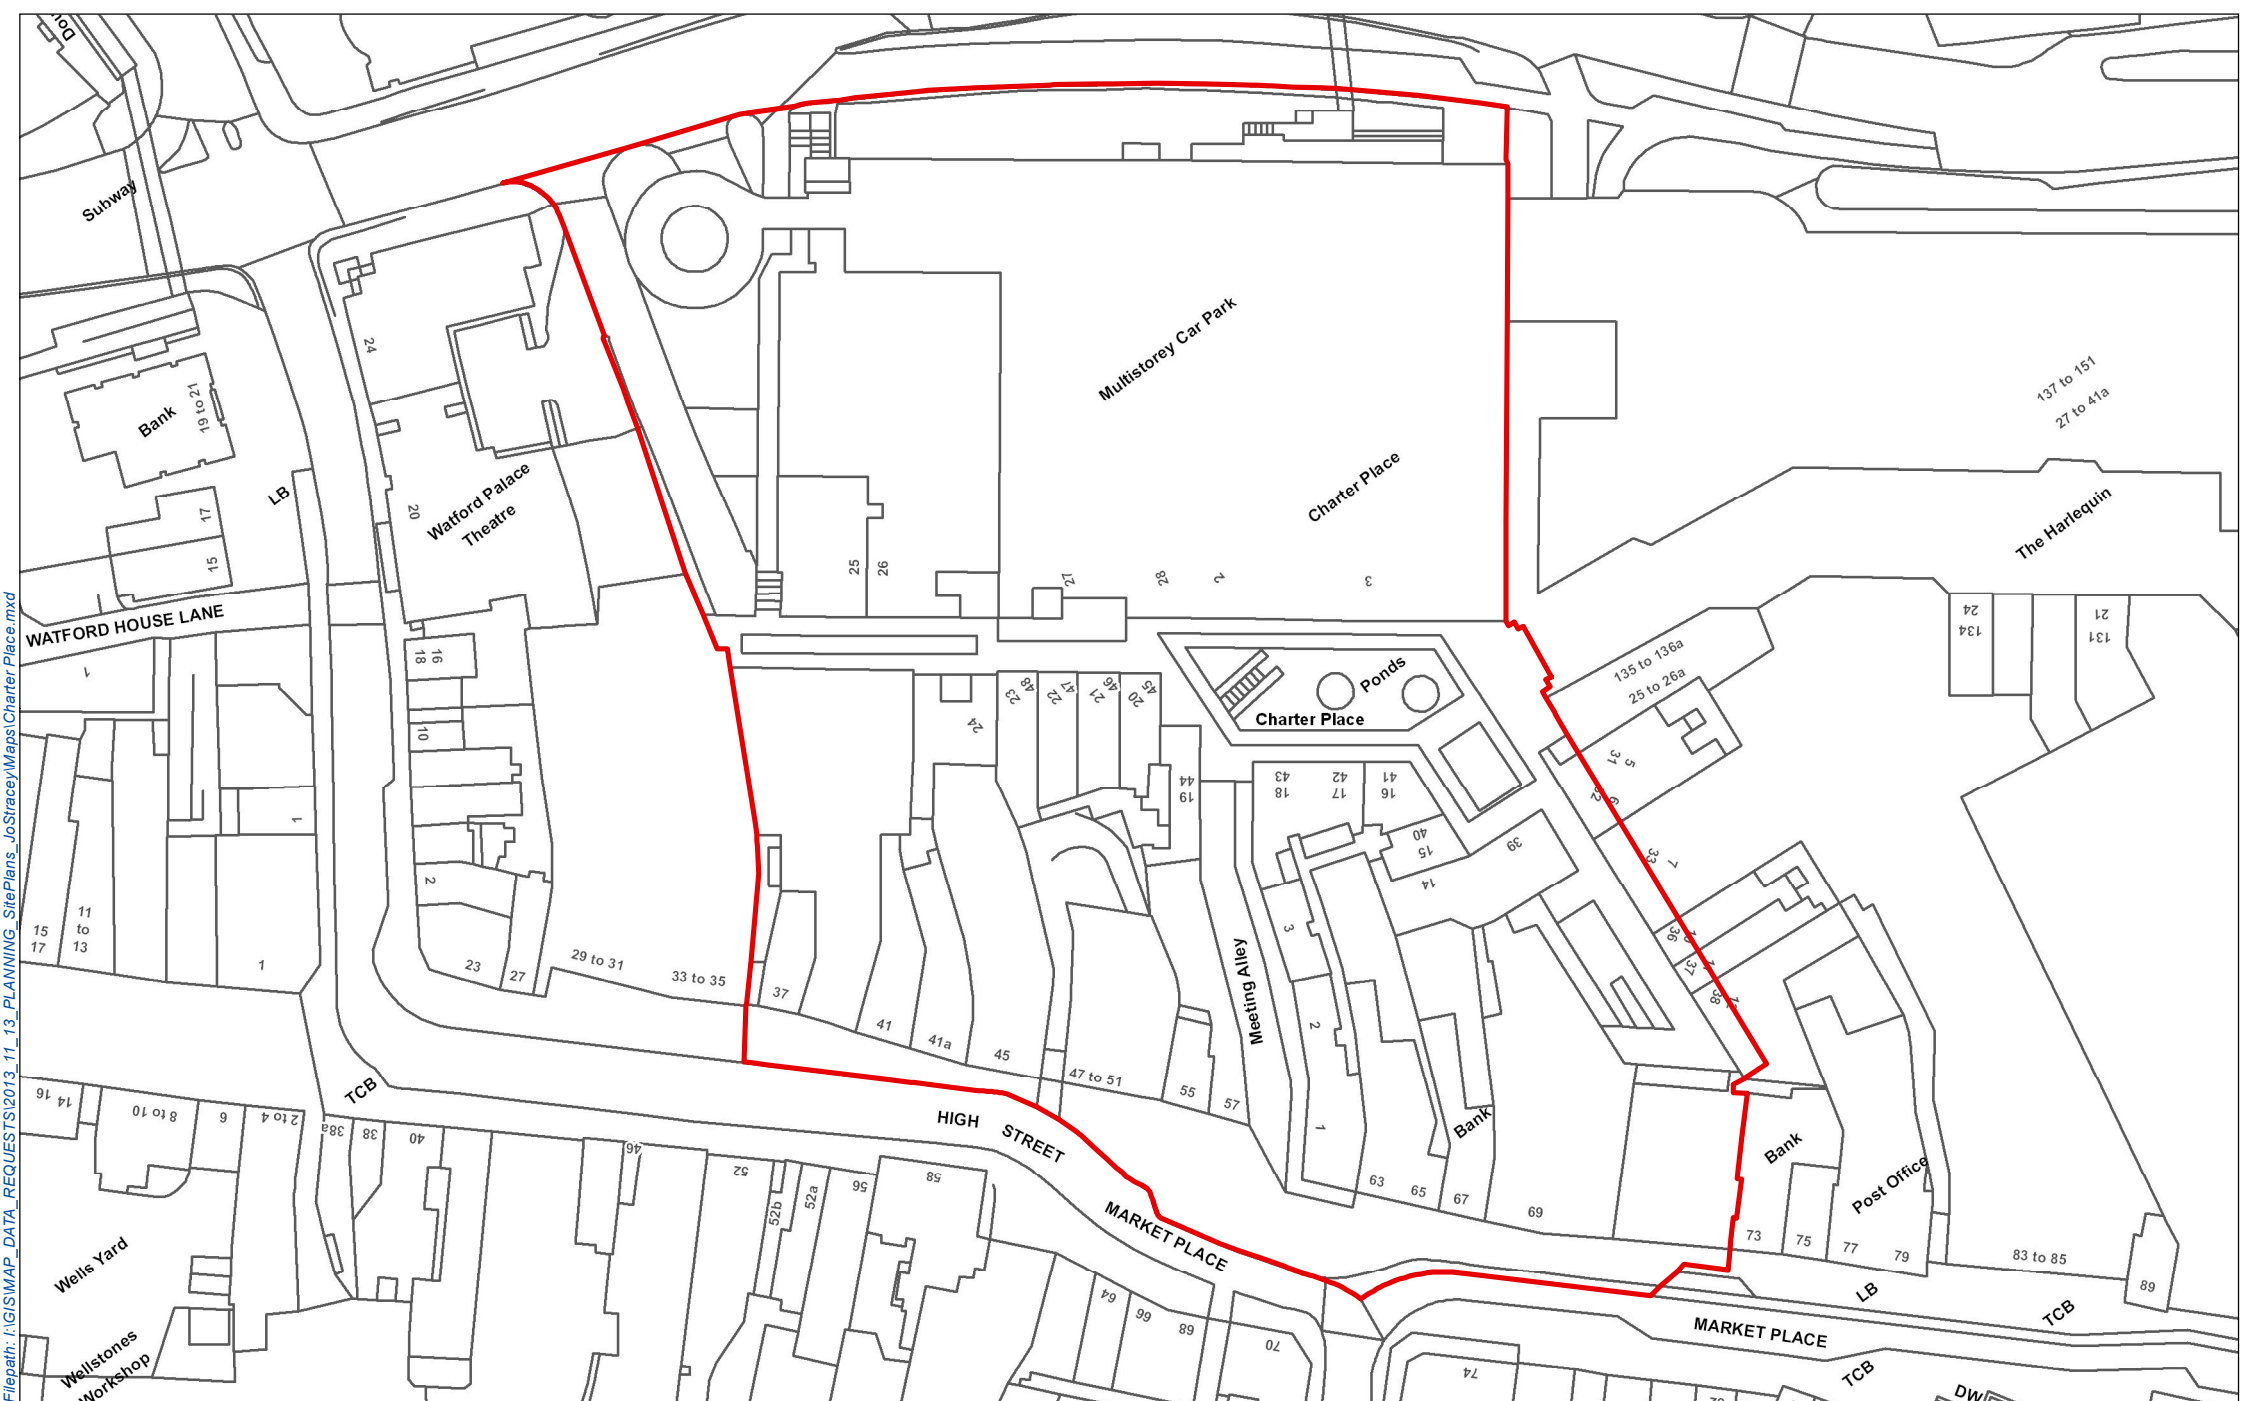

Filepath: I:\GIS\MAP_DATA_REQUESTS\2013_11_13_PLANNING_SitePlans_JoTracey\Maps\CharterPlace.mxd

Watford Borough Council
Town Hall,
Watford,
Hertfordshire WD17 3EX
Visit the Watford Borough Council website
www.watford.gov.uk

Charter Place Redevelopment

Map Produced by: ryanro
Publication Date: 13/11/2013

Scale 1:1,100

ORDNANCE SURVEY LICENCE AGREEMENT
© Crown copyright and database rights 2013
Ordnance Survey 100018689
AERIAL PHOTOGRAPHY
Copyright GeoPerspectives